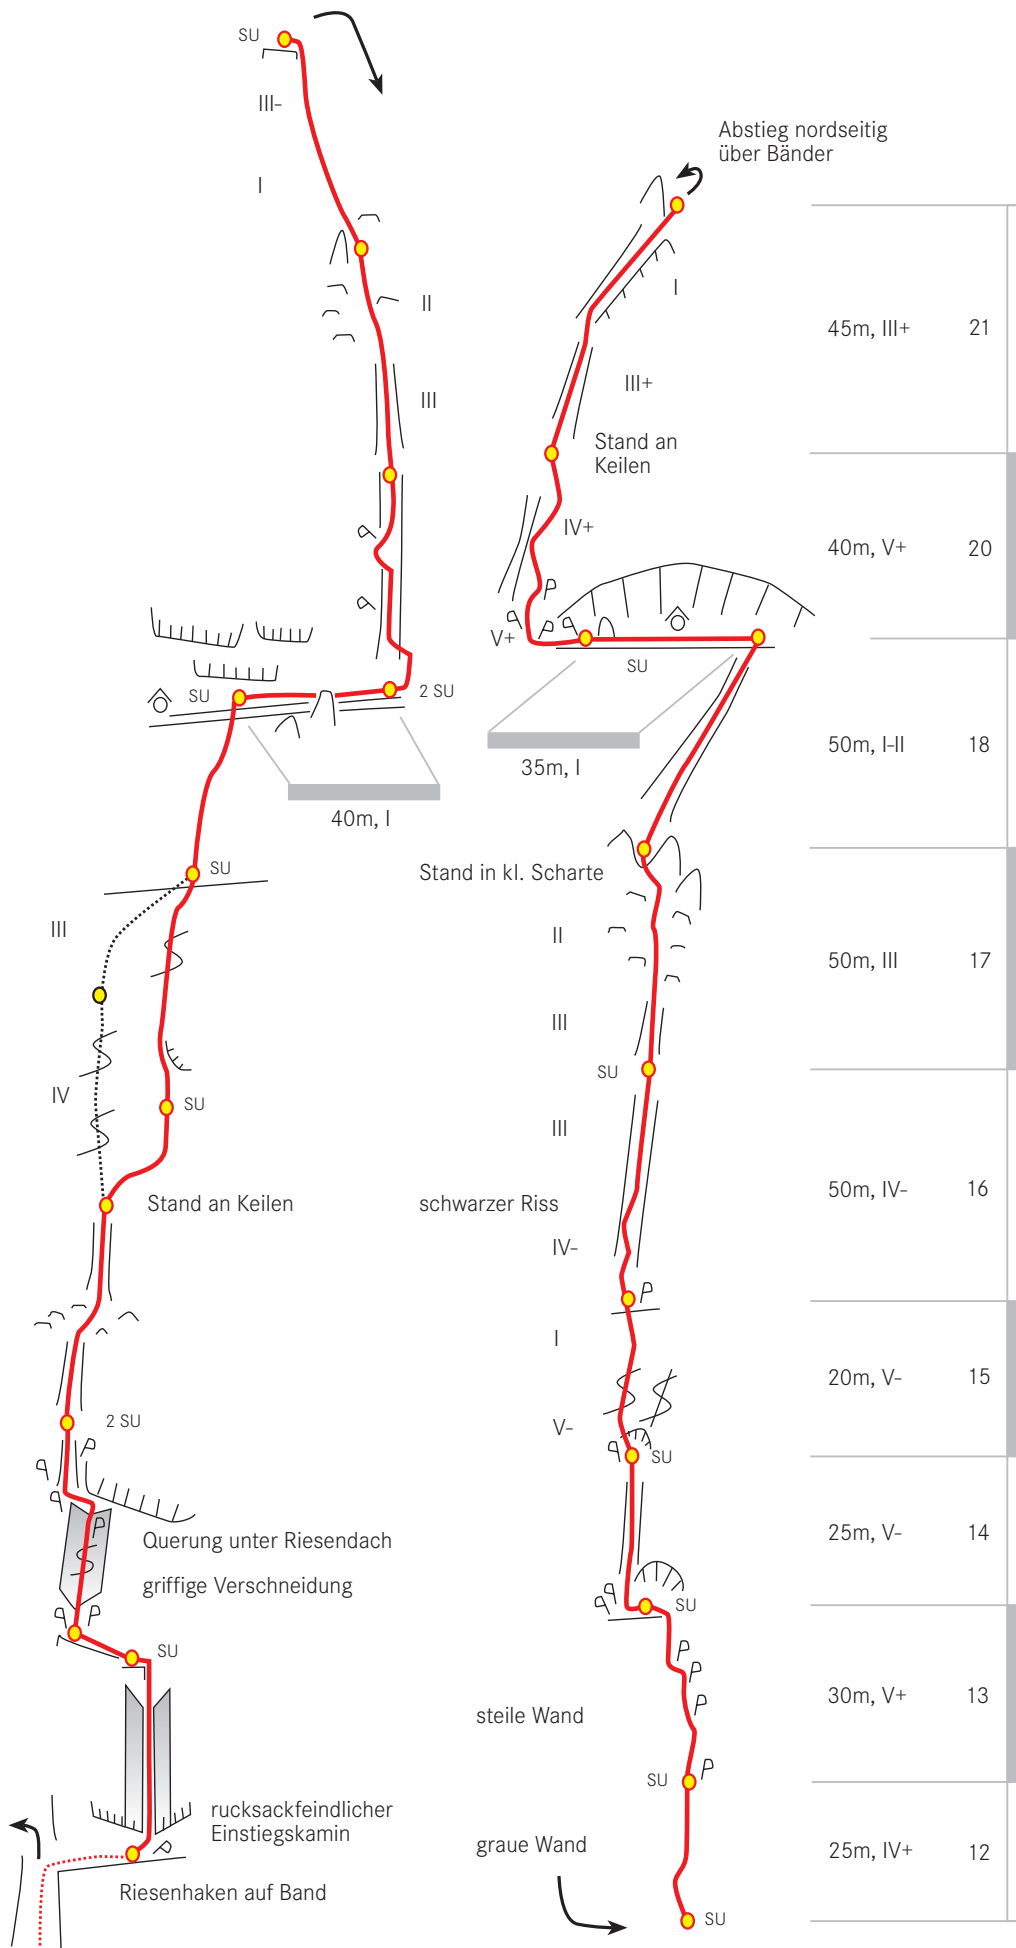

Tofana di Rozes
»3. Pfeilerkante«

11	50m, III-
10	50m, III
9	45m, IV+
7	35m, IV-
6	50m, IV-
5	25m, III+
4	45m, IV-
3	30m, V-
2	15m, II
1	50m, IV+

www.topoguide.de